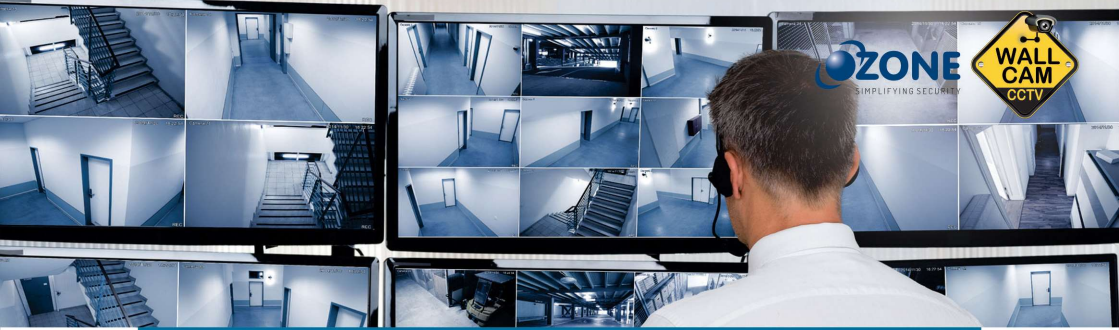

HIGH COMPRESSION NVRs : CORE SERIES

4 CHANNEL NVR

Model - OWC-NV-01-CH04S01H06-5